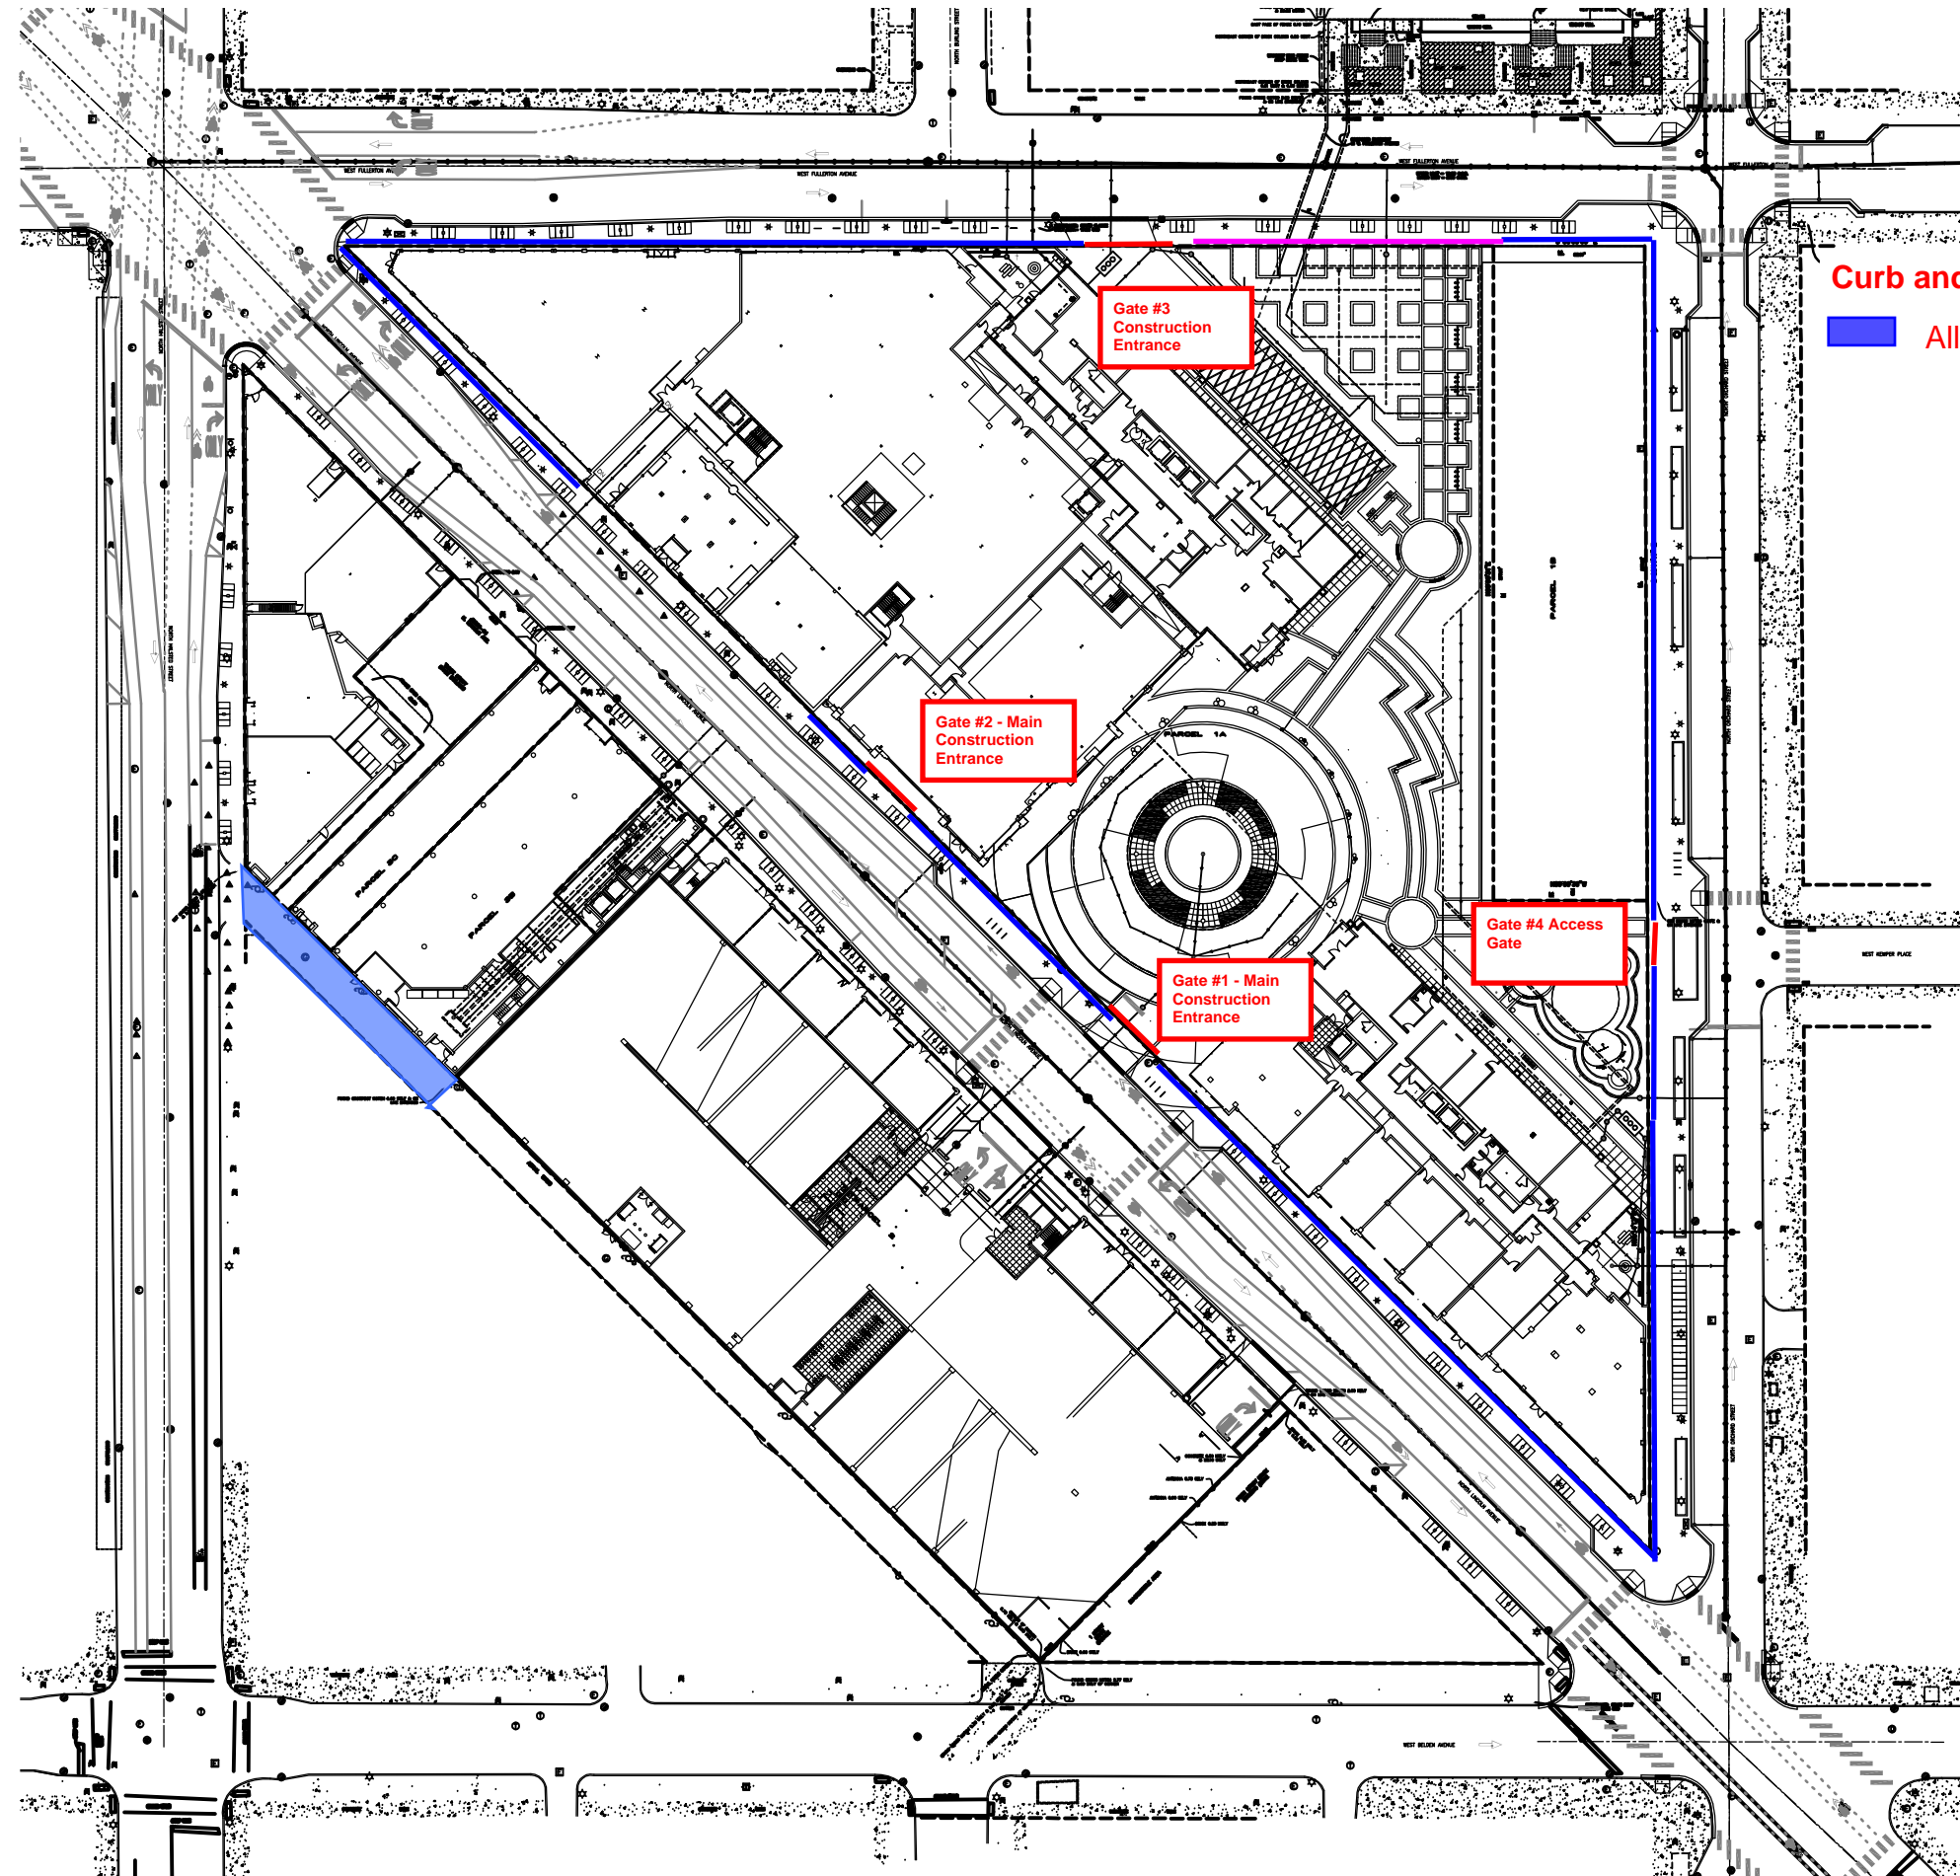

# Lincoln Common - Phase 10 - Alley closed for re-work 10.24.18 - 11.2.18

Curb and Sidewalk South side of Lincoln Ave

Ally Behind D start 10/24 complete 11.2