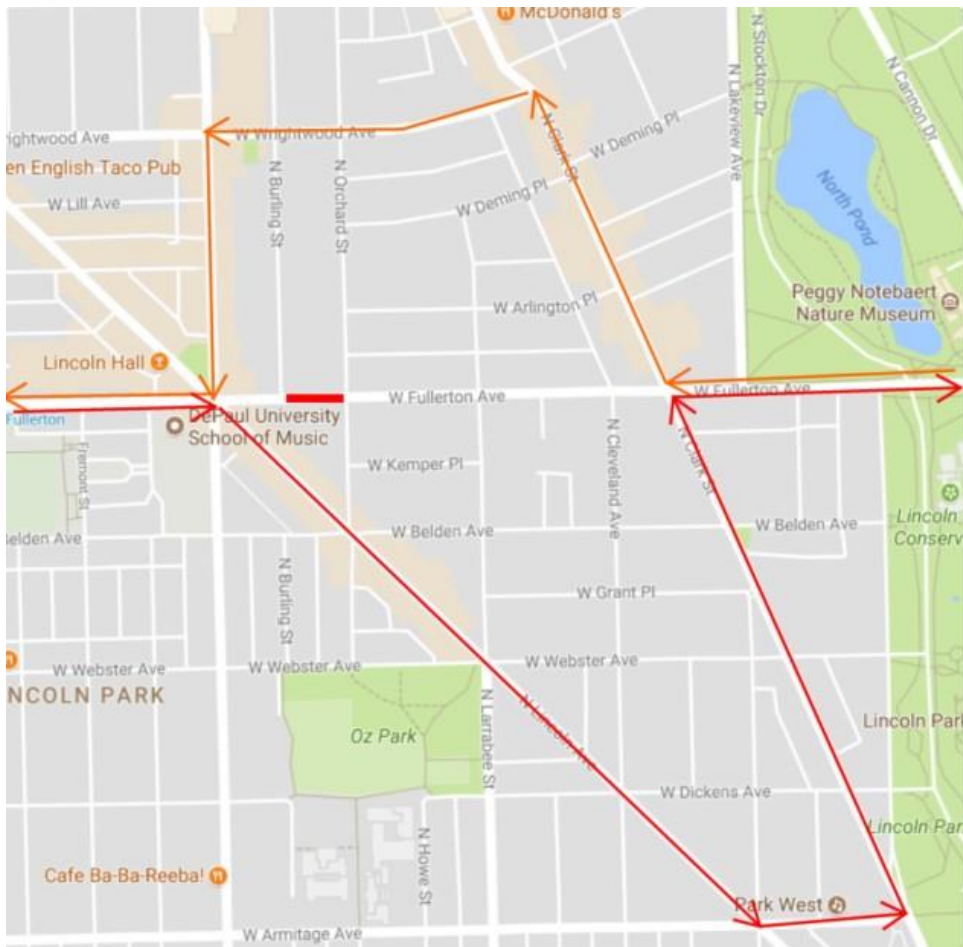

## BELMONT VILLAGE SENIOR LIVING LINCOLN PARK

Fullerton Avenue between Burling St. and Orchard St. **will be closed on September 21<sup>th</sup> – September 23<sup>th</sup>** for the dismantlement of the tower crane. Please see the traffic control plan on the backside of this flyer for more information. Please note that these dates could change if there are high winds, rain or other unforeseen weather conditions.

### CDOT Recommended Traffic Re-Routing

-  Street Closure
-  Rerouted West Bound Traffic
-  Rerouted East Bound Traffic