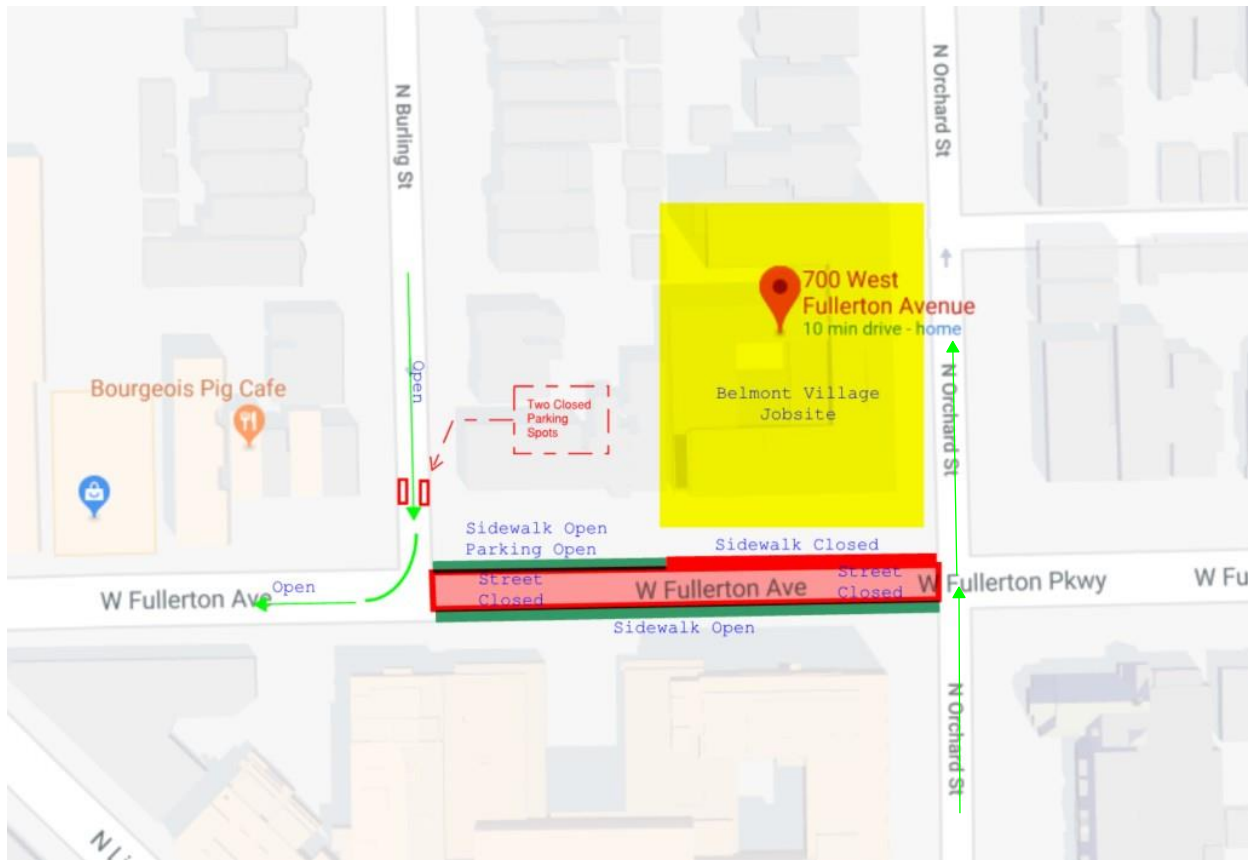

## BELMONT VILLAGE SENIOR LIVING LINCOLN PARK

Fullerton Avenue between Burling St. and Orchard St. **will be closed on September 21<sup>th</sup> – September 23<sup>th</sup>** for the dismantlement of the tower crane. Please see the traffic control plan on the backside of this flyer for more information. Please note that these dates could change if there are high winds, rain or other unforeseen weather conditions.

### CDOT Recommended Traffic Re-Routing

-  Street Closure
-  Rerouted West Bound Traffic
-  Rerouted East Bound Traffic