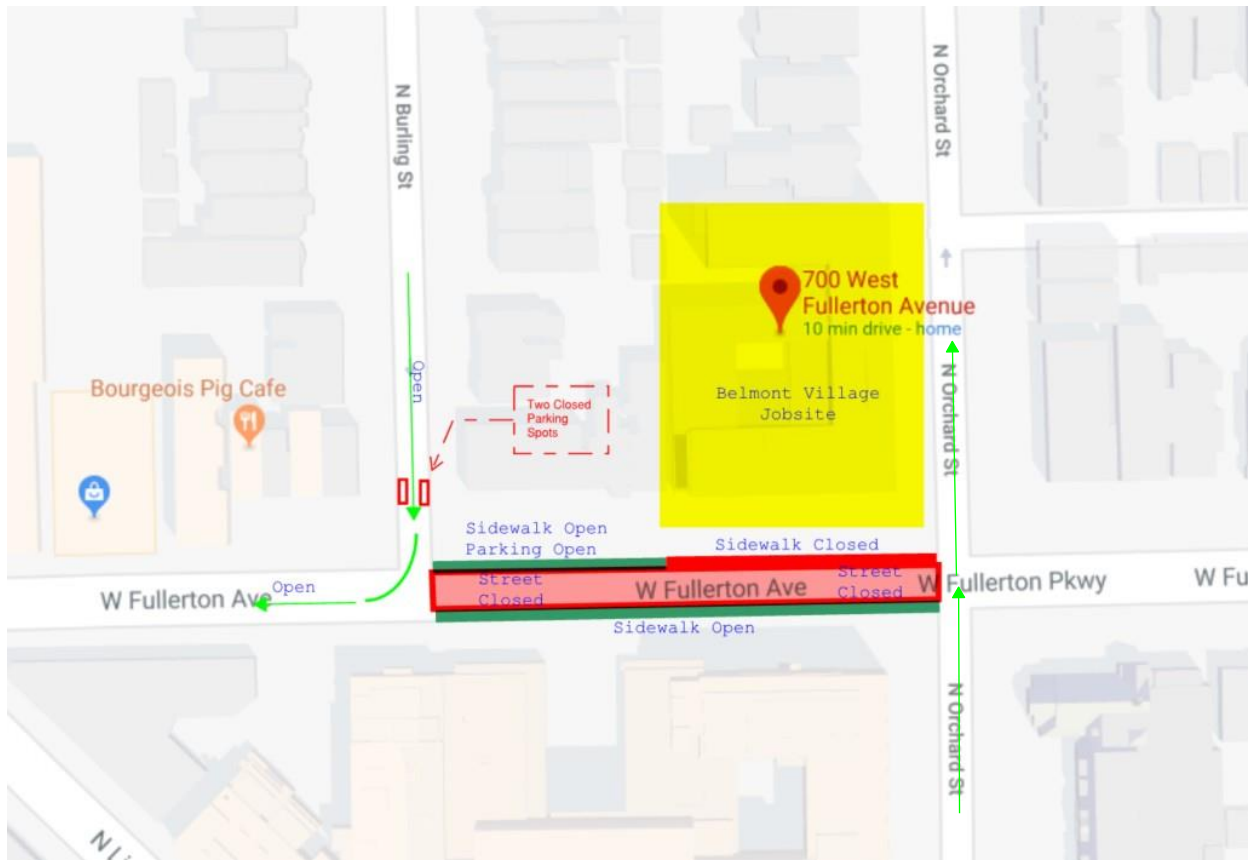

BELMONT VILLAGE SENIOR LIVING LINCOLN PARK

Fullerton Avenue between Burling St. and Orchard St. **will be closed on September 4th – September 7th** for the dismantlement of the tower crane. Please see the traffic control plan on the backside of this flyer for more information. Please note that these dates could change if there are high winds, rain or other unforeseen weather conditions.

We apologize for any inconvenience this may cause.

Thank you

CDOT Recommended Traffic Re-Routing

-  Street Closure
-  Rerouted West Bound Traffic
-  Rerouted East Bound Traffic