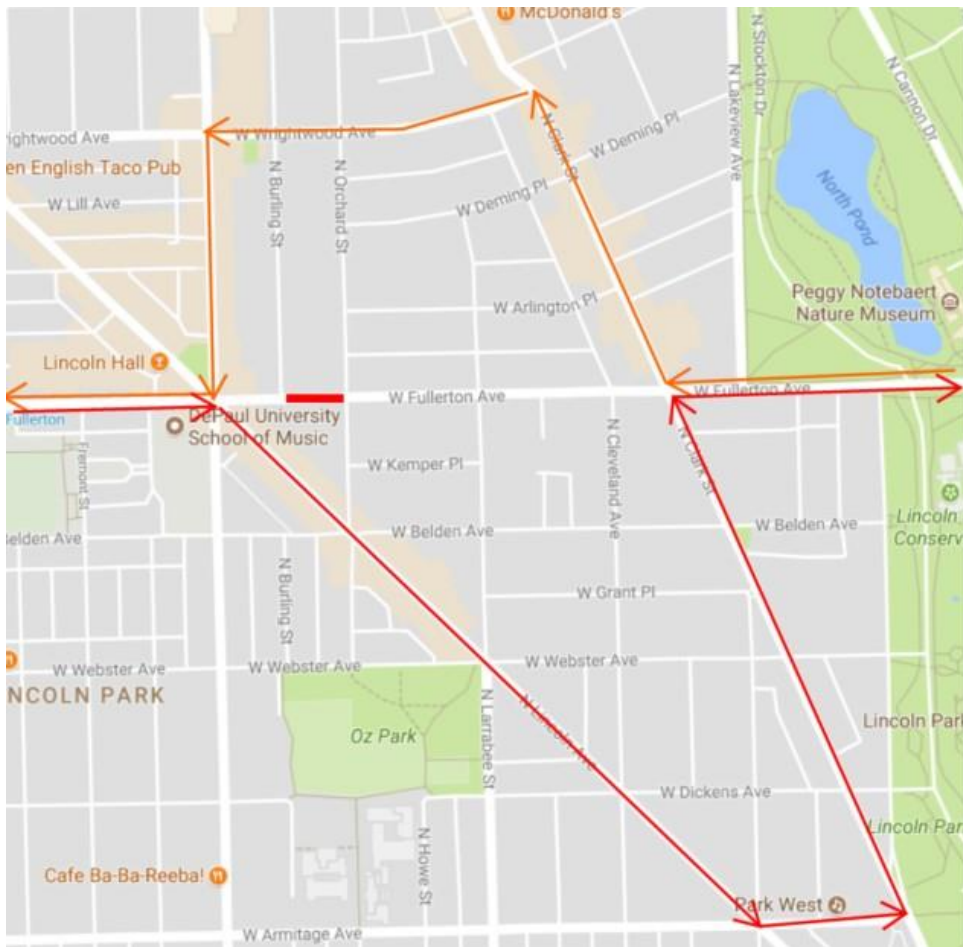

BELMONT VILLAGE SENIOR LIVING LINCOLN PARK

Fullerton Avenue between Burling St. and Orchard St. **will be closed on September 4th – September 7th** for the dismantlement of the tower crane. Please see the traffic control plan on the backside of this flyer for more information. Please note that these dates could change if there are high winds, rain or other unforeseen weather conditions.

We apologize for any inconvenience this may cause.

Thank you

CDOT Recommended Traffic Re-Routing

-  Street Closure
-  Rerouted West Bound Traffic
-  Rerouted East Bound Traffic