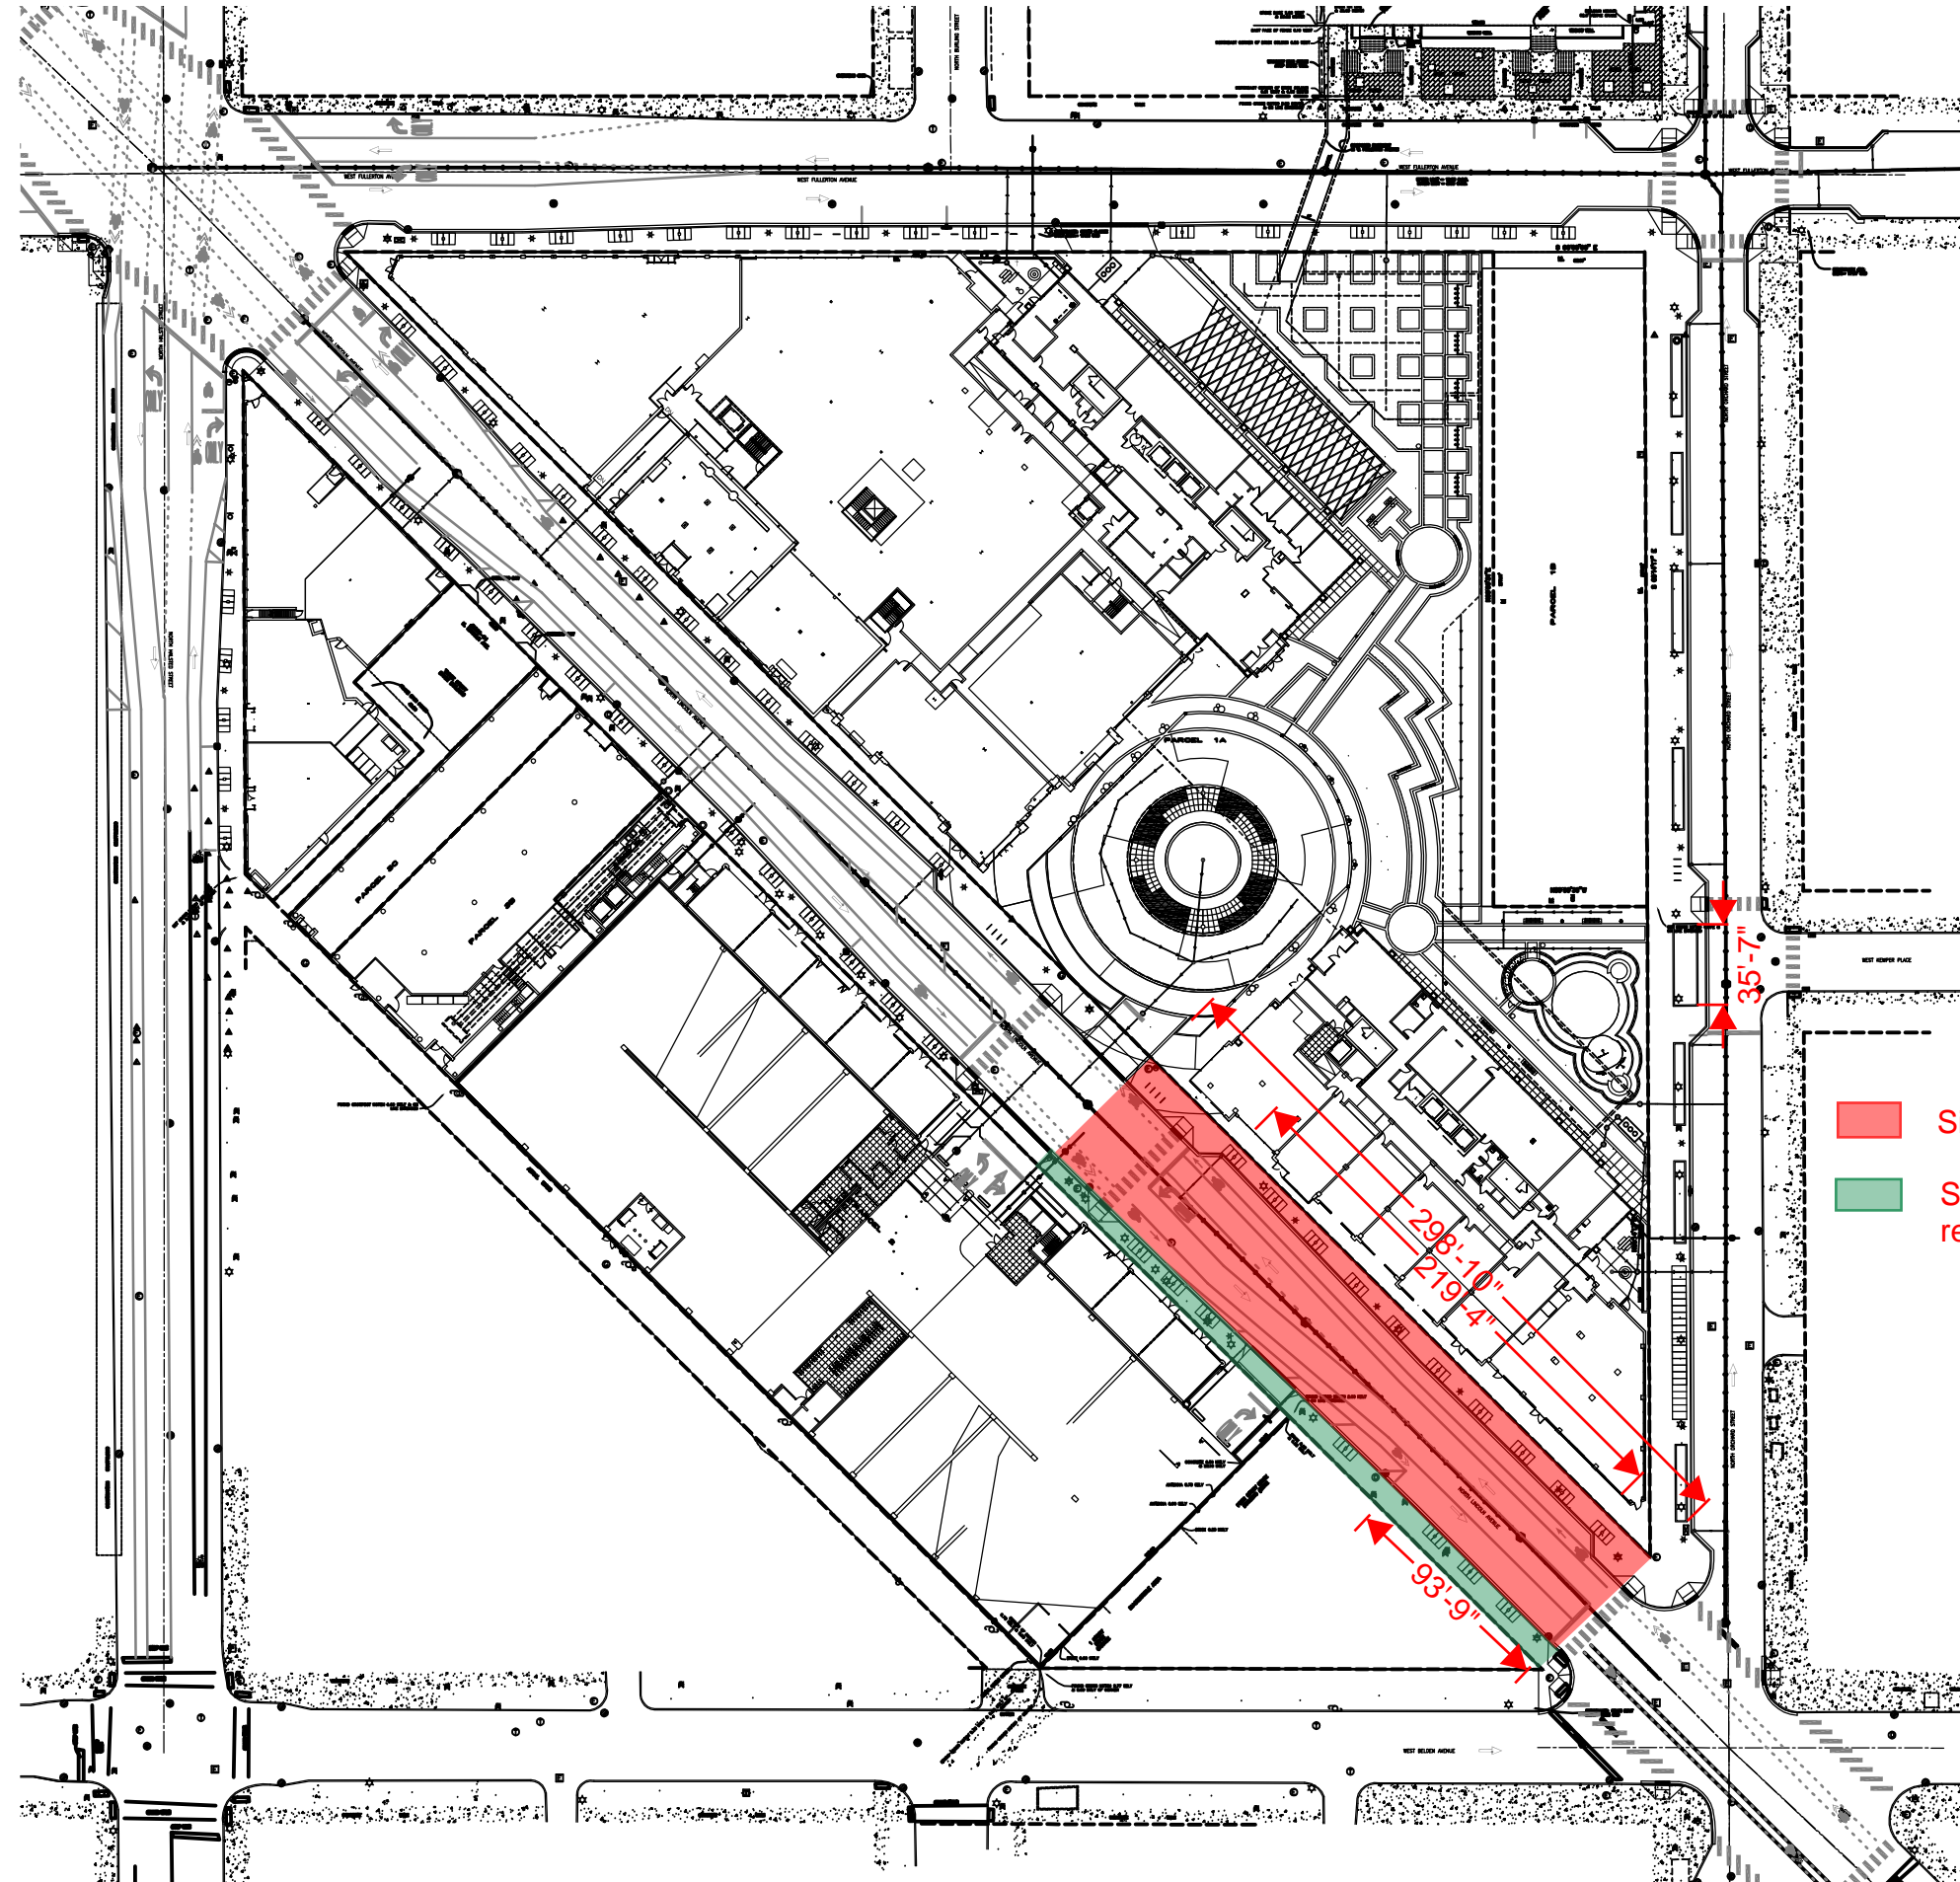

# Lincoln Common - A2 Tower Crane Removal - July 24th - July 27th

- Sidewalk, Bike Lane and Street closure
- Sidewalk on the West side of Lincoln to remain open