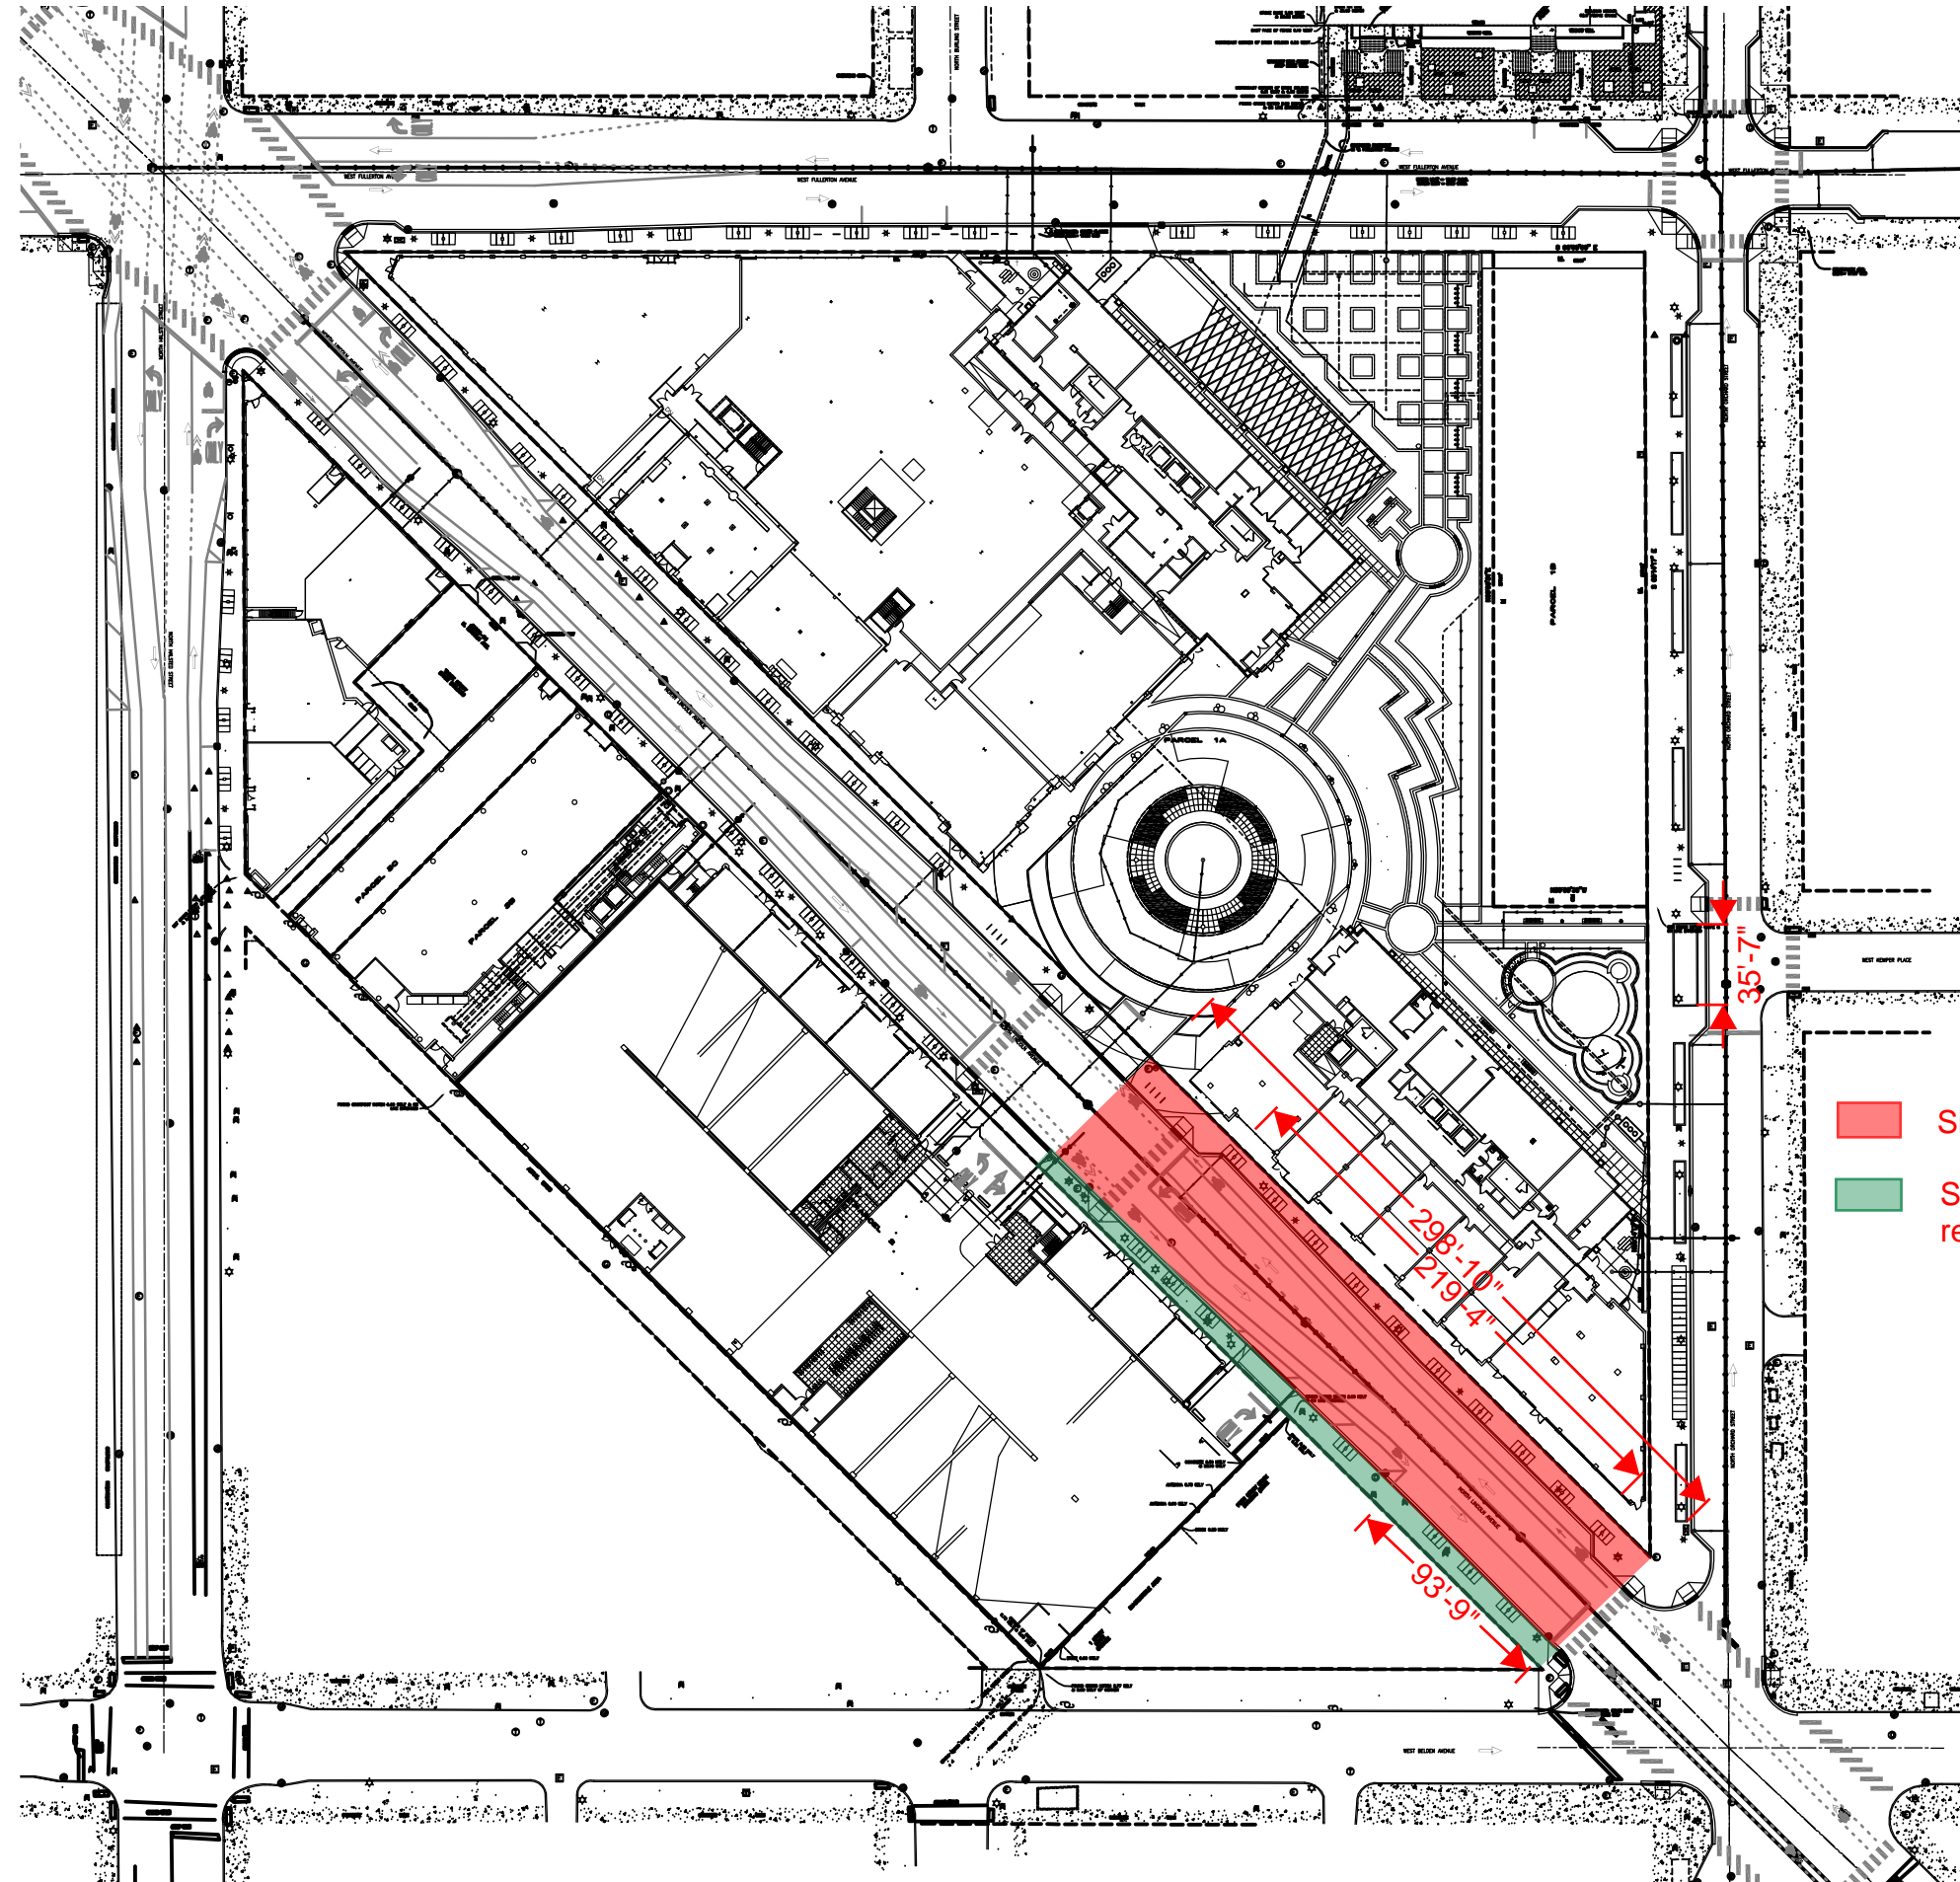

Lincoln Common - A2 Tower Crane Removal - July 26th - July 28th

- Sidewalk, Bike Lane and Street closure
- Sidewalk on the West side of Lincoln to remain open